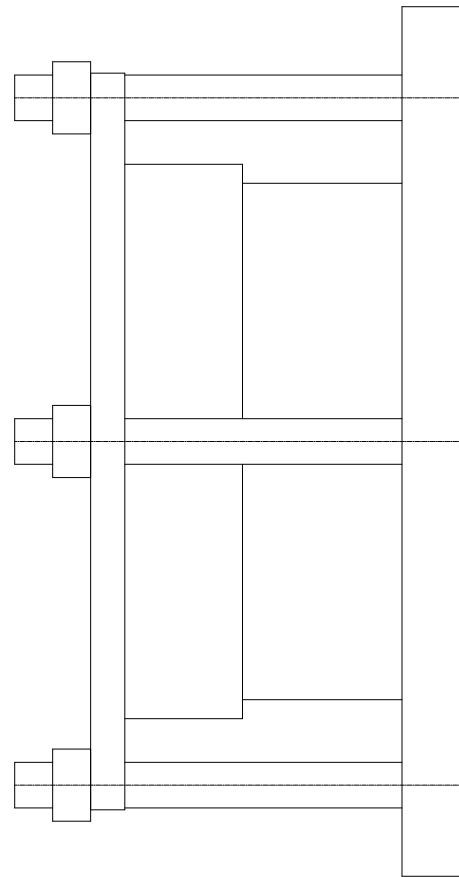

VIKING JOHNSON

“FA100 QUICKFIT”

FLANGE ADAPTOR

Refer to [www.vikingjohnson.com](http://www.vikingjohnson.com) for more details