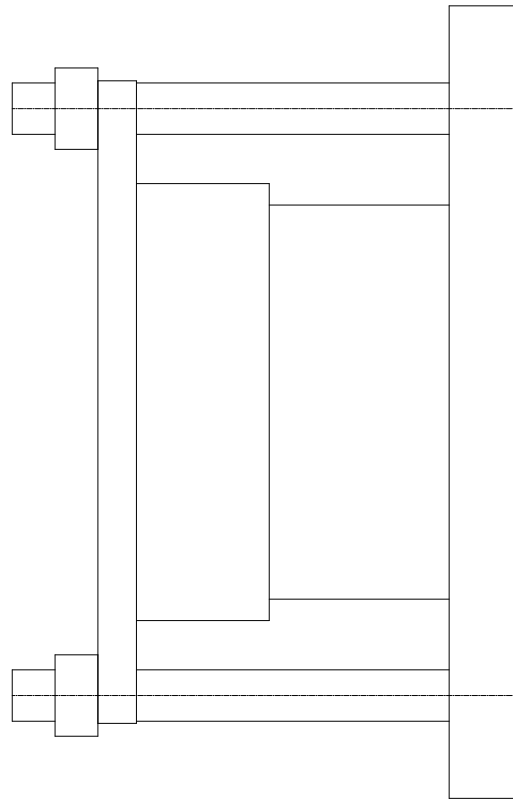

VIKING JOHNSON

// FA65 QUICKFIT //

FLANGE ADAPTOR

Refer to www.vikingjohnson.com for more details