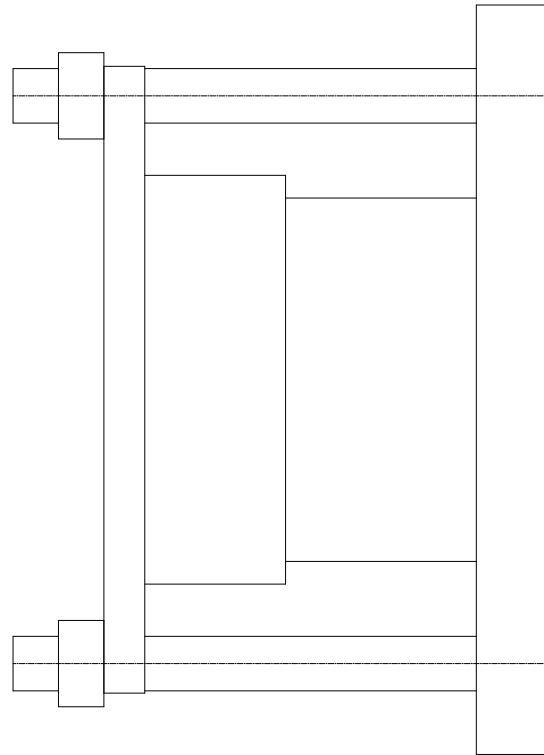

VIKING JOHNSON

// FASO QUICKFIT //

FLANGE ADAPTOR

Refer to www.vikingjohnson.com for more details